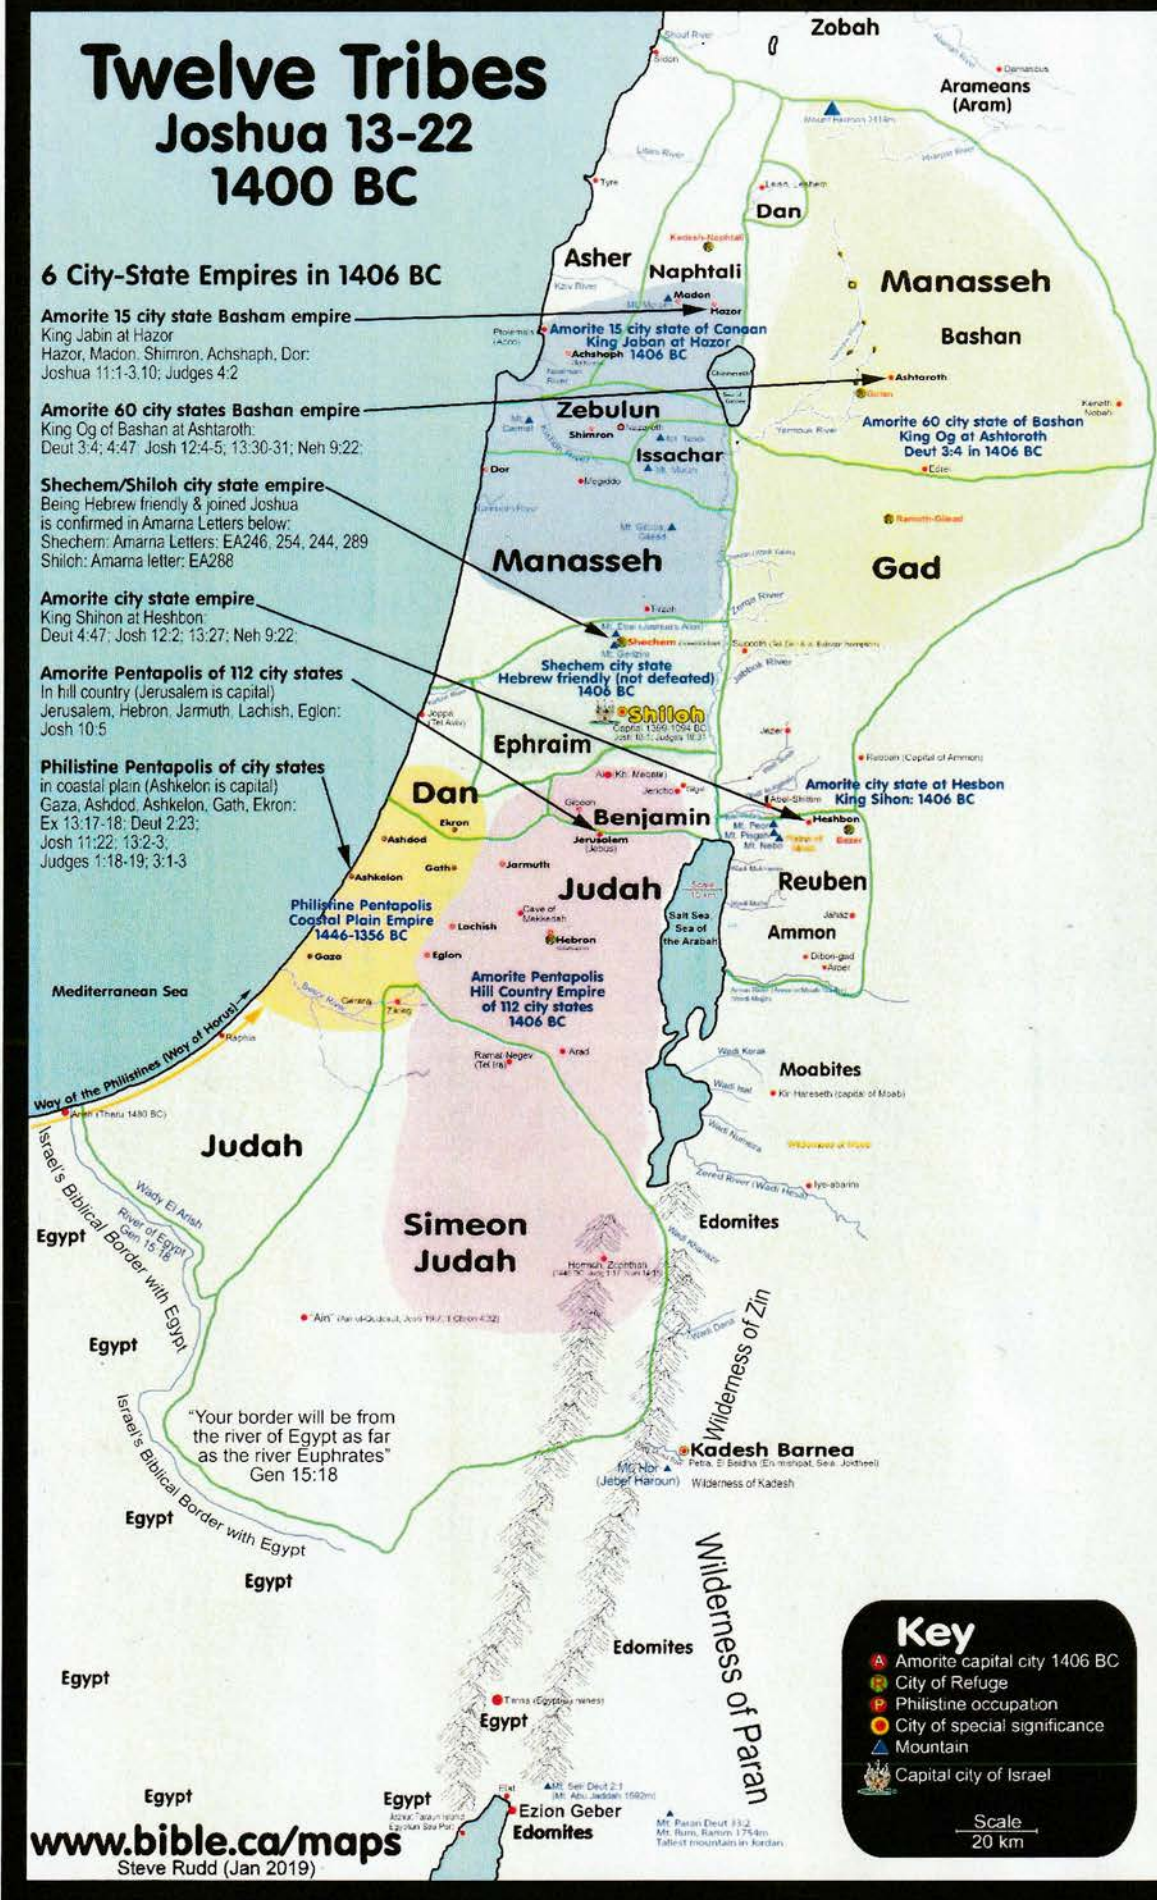

Twelve Tribes

Joshua 13-22

1400 BC

6 City-State Empires in 1406 BC

Amorite 15 city state Basham empire
King Jabin at Hazor
Hazor, Madon, Shimron, Achshaph, Dor:
Joshua 11:1-3, 10; Judges 4:2

Amorite 60 city states Bashan empire
King Og at Ashtaroth:
Deut 3:4; 4:47 Josh 12:4-5; 13:30-31; Neh 9:22

Shechem/Shiloh city state empire
Being Hebrew friendly & joined Joshua
is confirmed in Amarna Letters below:
Shechem: Amarna Letters: EA246, 254, 244, 289
Shiloh: Amarna letter: EA288

Amorite city state empire
King Sihon at Heshbon
Deut 4:47; Josh 12:2; 13:27; Neh 9:22

Amorite Pentapolis of 112 city states
In hill country (Jerusalem is capital)
Jerusalem, Hebron, Jarmuth, Lachish, Egion:
Josh 10:5

Philistine Pentapolis of city states
in coastal plain (Ashkelon is capital)
Gaza, Ashdod, Ashkelon, Gath, Ekron:
Ex 13:17-18; Deut 2:23;
Josh 11:22; 13:2-3;
Judges 1:18-19; 3:1-3

Key

- ▲ Amorite capital city 1406 BC
- City of Refuge
- Philistine occupation
- City of special significance
- ▲ Mountain
- ▲ Capital city of Israel

Scale
20 km