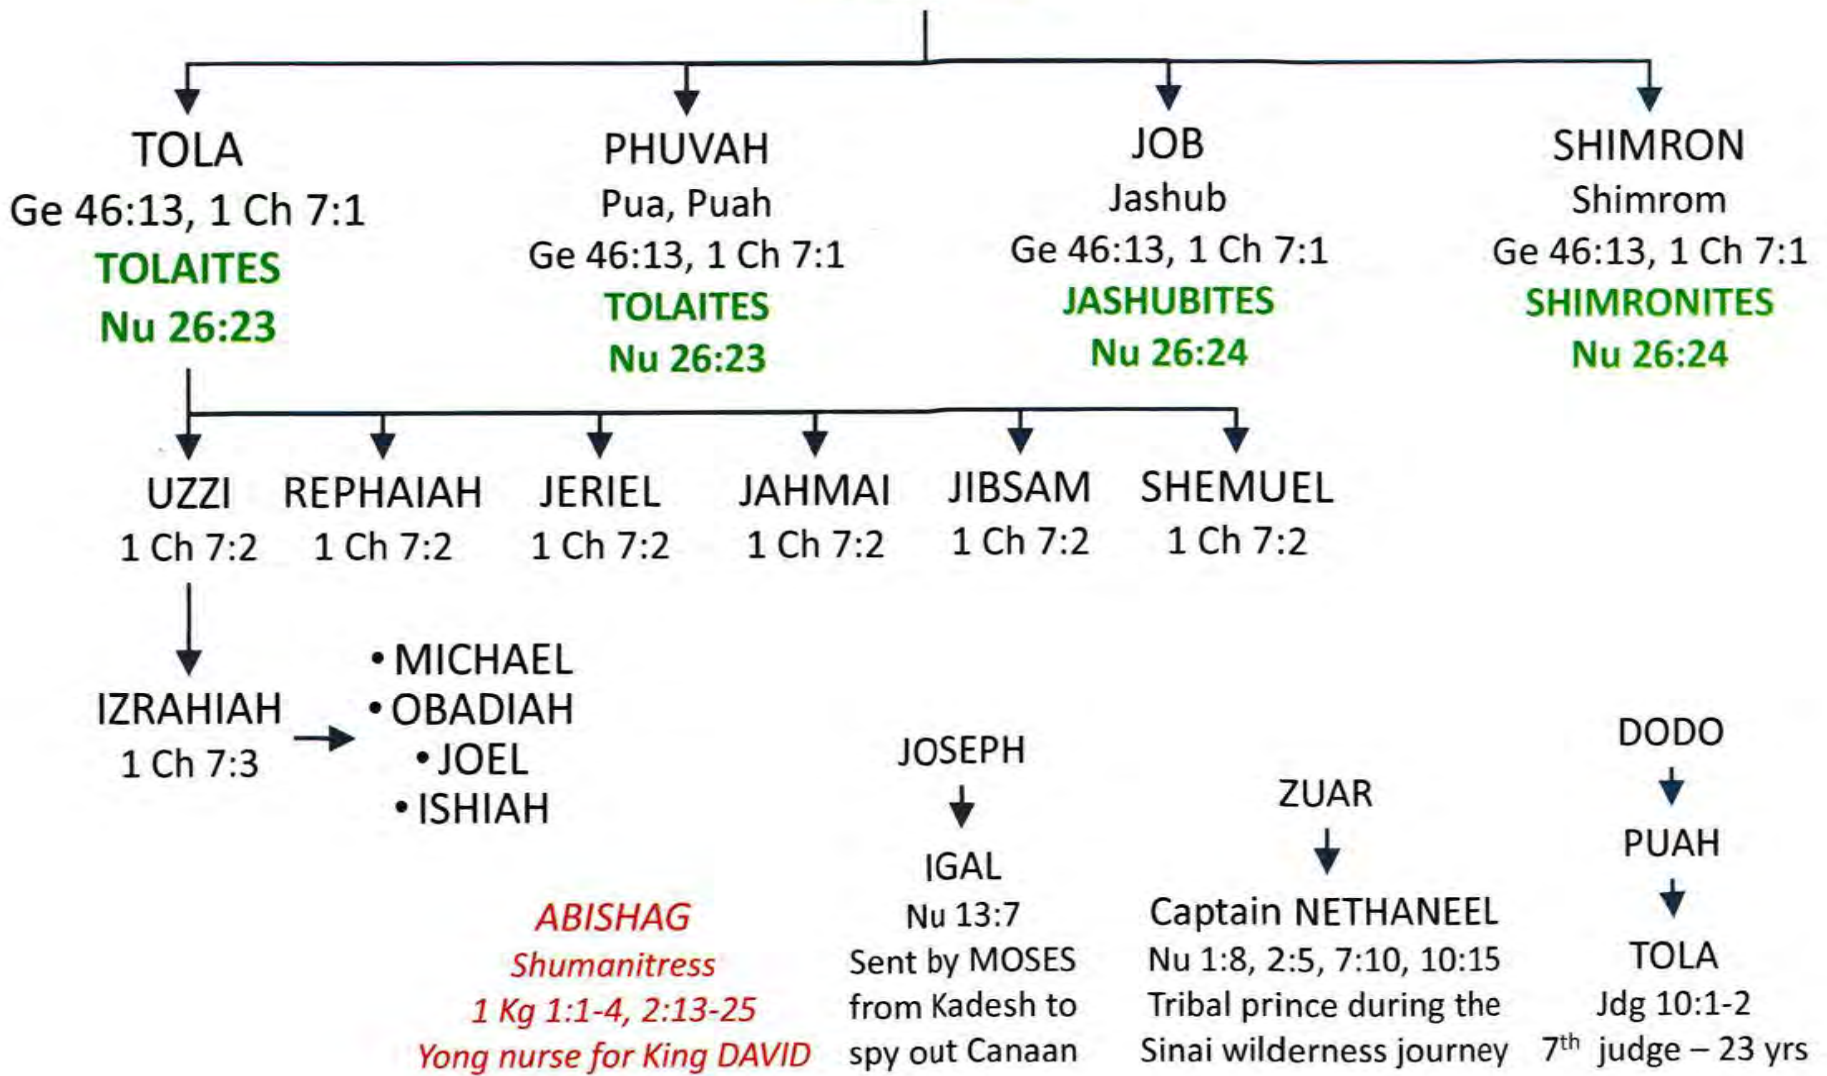

Issachar ⁹

#9
ISSACHAR
 hire
 Ge 30:18
ISSACHERITES

ABISHAG
Shumanitress
 1 Kg 1:1-4, 2:13-25
 Yong nurse for King DAVID

JOSEPH
 IGAL
 Nu 13:7
 Sent by MOSES
 from Kadesh to
 spy out Canaan

ZUAR
 Captain NETHANEEL
 Nu 1:8, 2:5, 7:10, 10:15
 Tribal prince during the
 Sinai wilderness journey

DODO
 PUAH
 TOLA
 Jdg 10:1-2
 7th judge – 23 yrs